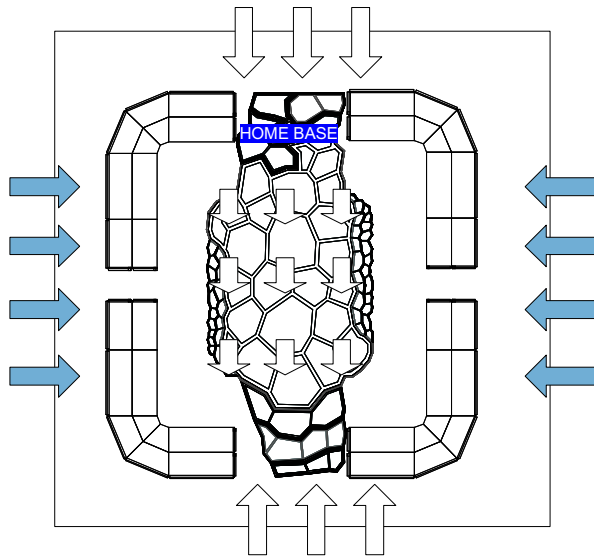

SCENE 7:
(Agnes's house)

SCENE 7:
(Agnes's house)
home base shifts color

SCENE 8:
(Agnes into New Landia)
Floor begins to glow

SCENE 8:
(Agnes into New Landia)
Rejects Tilly's sexuality

SCENE 8:
(Agnes into New Landia)
Succubi entrance, homebase dark

Sneak in low Boom?

SCENE 8:
(Agnes into New Landia)
Floor begins to glow

SCENE 8:
(Agnes into New Landia)
Rejects Tilly's sexuality

SCENE 8:
(Agnes into New Landia)
Succubi entrance, homebase dark

Sneak in low Boom?

SCENE 9:
(Vera's office)

SCENE 10:
(Agnes & Tilly Void)

SCENE 11:
(Vera's office + Miles)

SCENE 12:
(Swamps of Mushy?)

SCENE 12:
(Boss fight vs Miles)
unsure

SCENE 13:
(Agnes's office)

SCENE 13:
(Agnes's office)
Agnes and Tilly void