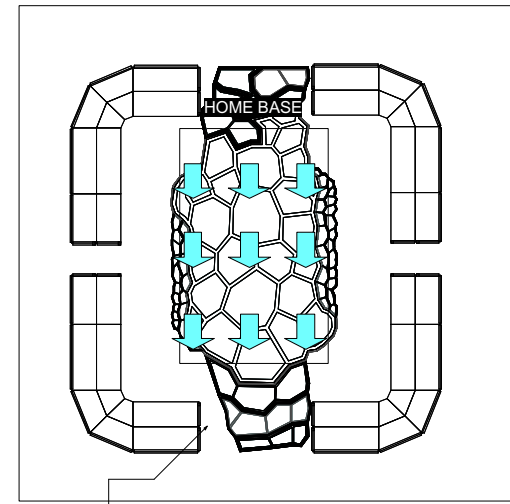

SCENE 7:
(Agnes's house)

SCENE 7:
(Agnes's house)
home base shifts color

SCENE 8:
(Agnes into New Landia)
Floor begins to glow

SCENE 8:
(Agnes into New Landia)
Rejects Tilly's sexuality

SCENE 8:
(Agnes into New Landia)
Succubi entrance, homebase dark

Sneak in low Boom?

SCENE 8:
(Agnes into New Landia)
Floor begins to glow

SCENE 8:
(Agnes into New Landia)
Rejects Tilly's sexuality

SCENE 8:
(Agnes into New Landia)
Succubi entrance, homebase dark

Sneak in low Boom?