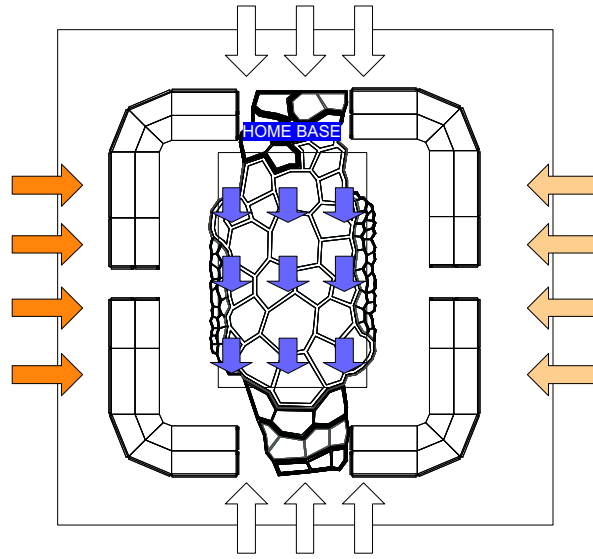

SCENE 3:
(Orcus's Lair)

SCENE 4:
(Vera's office)

SCENE 5:
(Bug Bear Battle)
unsure

SCENE 5:
(Bug Bear Battle)
Revive spell, ripple

SCENE 5:
(Bug Bear Battle)
defeat

SCENE 6:
(Farrah's forest)

SCENE 6:
(Farrah's forest)
Magic missile, use linear bars
and ground to indicate path?

SCENE 7:
(Agnes's house)

SCENE 7:
(Agnes's house)
home base shifts color

SCENE 8:
(Agnes into New Landia)
Floor begins to glow

SCENE 8:
(Agnes into New Landia)
Rejects Tilly's sexuality

SCENE 8:
(Agnes into New Landia)
Succubi entrance, homebase dark

Sneak in low Boom?

SCENE 8:
(Agnes into New Landia)
Floor begins to glow

SCENE 8:
(Agnes into New Landia)
Rejects Tilly's sexuality

SCENE 8:
(Agnes into New Landia)
Succubi entrance, homebase dark

Sneak in low Boom?

SCENE 15:
(Vera's office)

SCENE 15:
(Ronnie's house)

SCENE 15:
(Agnes & Tilly Void)

SCENE 16:
(Vera the Beholder)

SCENE 16:
(Vera the Beholder)
entrance + death

SCENE 16:
(Tiamat approaches)

SCENE 16:
(Tiamat's battle)