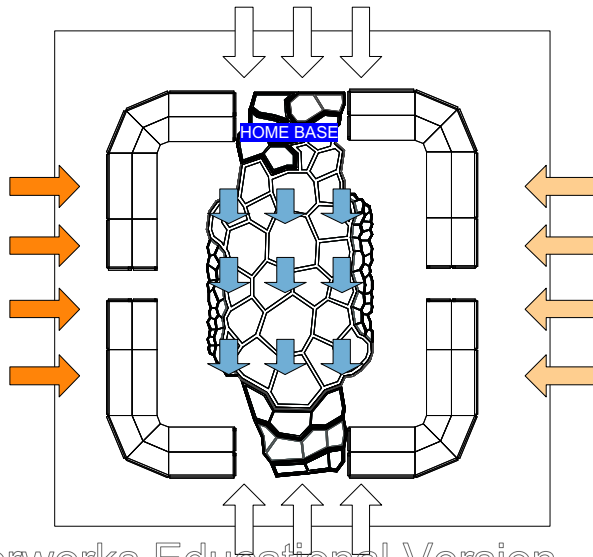

SCENE 3:
(Orcus's Lair)

SCENE 4:
(Vera's office)

SCENE 5:
(Bug Bear Battle)
unsure

SCENE 5:
(Bug Bear Battle)
Revive spell, ripple

SCENE 5:
(Bug Bear Battle)
defeat

SCENE 6:
(Farrah's forest)

SCENE 6:
(Farrah's forest)
Magic missile, use linear bars
and ground to indicate path?

SCENE 7:
(Agnes's house)

SCENE 7:
(Agnes's house)
home base shifts color

SCENE 8:
(Agnes into New Landia)
Floor begins to glow

SCENE 8:
(Agnes into New Landia)
Rejects Tilly's sexuality

SCENE 8:
(Agnes into New Landia)
Succubi entrance, homebase dark

Sneak in low Boom?

SCENE 8:
(Agnes into New Landia)
Floor begins to glow

SCENE 8:
(Agnes into New Landia)
Rejects Tilly's sexuality

SCENE 8:
(Agnes into New Landia)
Succubi entrance, homebase dark

Sneak in low Boom?

SCENE 15:
(Vera's office)

SCENE 15:
(Ronnie's house)

SCENE 15:
(Agnes & Tilly Void)

SCENE 16:
(Vera the Beholder)

SCENE 16:
(Vera the Beholder)
entrance + death

SCENE 16:
(Tiamat approaches)

SCENE 16:
(Tiamat's battle)